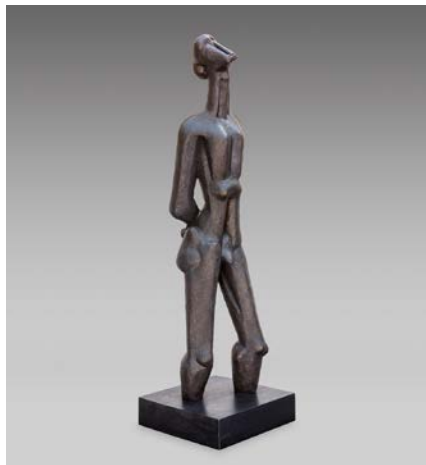

EL21 *Young Man* (EG)

DATE: 1968
64 cm (height)

PRIVATE COLLECTION