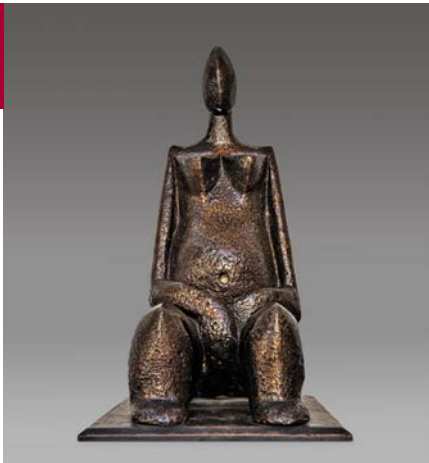

THE SCULPTURES OF
SYDNEY KUMALO
AND
EZROM LEGAE

Retrospective Exhibition
Thursday, 22 June – Friday, 28 July 2023

Strauss&co

SK

SK5 *Seated Woman* (EG)

DATE: 1959
31,6 cm (height)
PRIVATE COLLECTION

SK6.2 *Head*

DATE: c 1960
39 cm (height)
PRIVATE COLLECTION

SK7 *Pregnant Young Woman*

DATE: 1960
114 cm (height)
PRIVATE COLLECTION

SK8 *Praying Woman (maquette)* (EG)

DATE: 1960
41 cm (height)
PRIVATE COLLECTION

SK11 *Black Leopard* (EG)