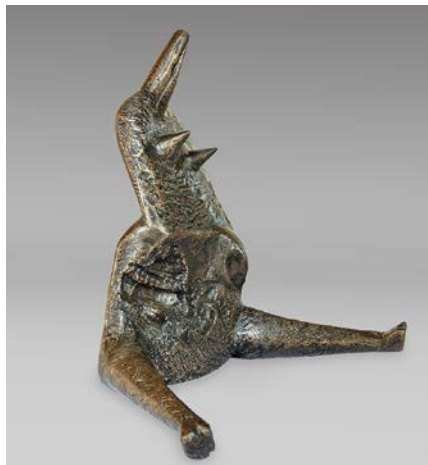

EL27 *Reclining Torso* (EG)

DATE: 1971
81 cm (height)

PRIVATE COLLECTION

EL28 *Large Standing Figure (EG)*

DATE: 1972

148,5 cm (height)

PRIVATE COLLECTION

EL29 *Long Necked Tilted Head
- 'Stargazer' (EG)*

DATE: 1972

115 cm (height)

PRIVATE COLLECTION

EL35 *Head II (LG)*

DATE: 1987

14 cm x 17 cm

PRIVATE COLLECTION

EL37 *Point of Departure (LG)*

DATE: 1989

47 cm (height)

PRIVATE COLLECTION

EL40 *Sitting or Fallen (LG)*

DATE: 1989

32 cm (height)

PRIVATE COLLECTION

EL41 *Anticipation (LG)*