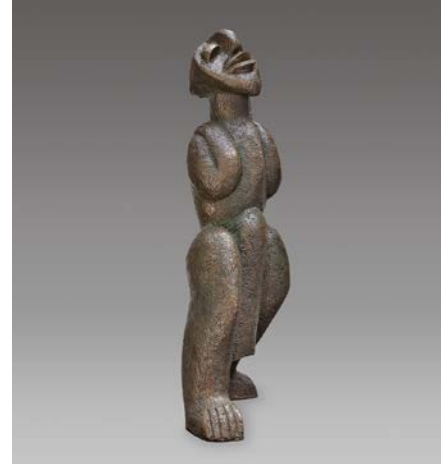

SK65 *Madala V* (EG)

DATE: 1967
39 cm (height)

PRIVATE COLLECTION

SK66 *Madala VI* (EG)

DATE: 1967
86 cm (height)

PRIVATE COLLECTION

SK69 *The Happy Madala* (EG)

DATE: 1968
46 cm (height)