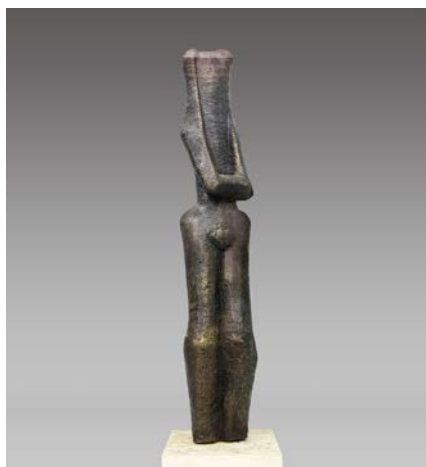

EL24 *Standing Figure III* (EG)

DATE: 1970
60 cm (height)

PRIVATE COLLECTION