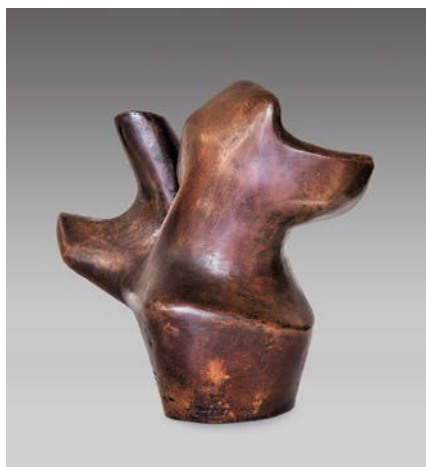

DATE: 1984
47 x 50 cm

STANDARD BANK CORPORATE ART COLLECTION

SK116 *Praise Singer I (LG)*

DATE: 1987
93 cm (height)

PRIVATE COLLECTION

SK120 *Joyous Reclining Figure / Reclining Joyous Figure (LG)*

DATE: 1987
31 cm (height) x 26 cm (length)