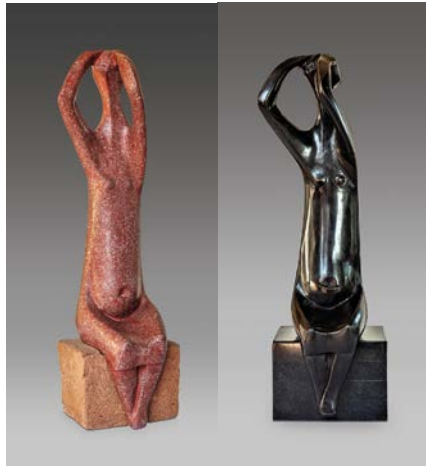

DATE: c 1960
39 cm (height)
PRIVATE COLLECTION

SK7 *Pregnant Young Woman*

DATE: 1960
114 cm (height)
PRIVATE COLLECTION

SK8 *Praying Woman (maquette)* (EG)

DATE: 1960
41 cm (height)
PRIVATE COLLECTION

SK11 *Black Leopard* (EG)

DATE: 1960
64 cm (height)
THE STANDARD BANK CORPORATE
ART COLLECTION

SK13 *St Francis* (EG)

DATE: 1962
62,5 cm (height)
PRIVATE COLLECTION, TERRAZZO & BRONZE

SK14 *Head Matriarch* (EG)

DATE: 1962

54 cm (height)

PRIVATE COLLECTION, TERRACOTTA & BRONZE

SK15 *Seated Woman* (EG)

DATE: 1962

58 cm (height)

PRIVATE COLLECTION, TERRAZZO & BRONZE

SK17 *Killed Horse* (EG)

DATE: 1962

63 cm (length)

PRIVATE COLLECTION

SK18 *Zulu Chief* (EG)

DATE: 1962

66,5 cm (height)

IZIKO, SOUTH AFRICAN NATIONAL GALLERY,
CAPE TOWN

SK20 *Zulu Woman/Zulu Girl* (EG)

DATE: 1962

94 cm (height)