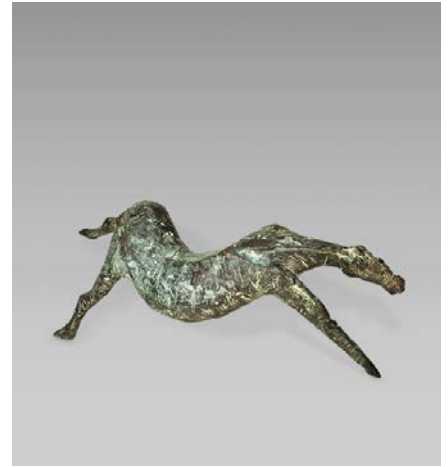

PRIVATE COLLECTION, TERRACOTTA & BRONZE

SK15 *Seated Woman* (EG)

DATE: 1962

58 cm (height)

PRIVATE COLLECTION, TERRAZZO & BRONZE

SK17 *Killed Horse* (EG)

DATE: 1962

63 cm (length)

PRIVATE COLLECTION

SK18 *Zulu Chief* (EG)

DATE: 1962

66,5 cm (height)

IZIKO, SOUTH AFRICAN NATIONAL GALLERY,
CAPE TOWN

SK20 *Zulu Woman/Zulu Girl* (EG)

DATE: 1962

94 cm (height)