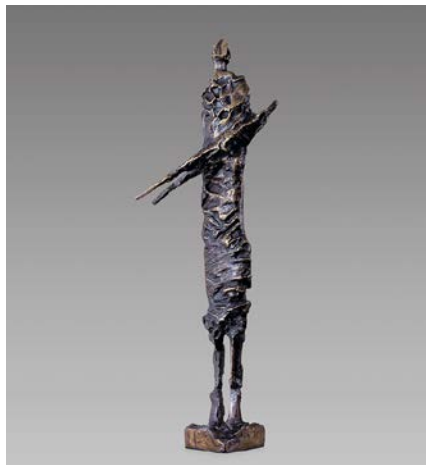

DATE: 1993

Shepherd 112 cm (height)

PRIVATE COLLECTION

EL47 *Dying Beast* (LG)

DATE: 1993

46 cm (height)

PRIVATE COLLECTION

EL50 *Curling Figure* (LG)

DATE: 1996

42 cm (height)

PRIVATE COLLECTION

EL52 *Mother and Child* (LG)

DATE: 1997

78 cm total height

PRIVATE COLLECTION

EL54 *Untitled Figure II*
(‘Shepherd Boy’) (LG)