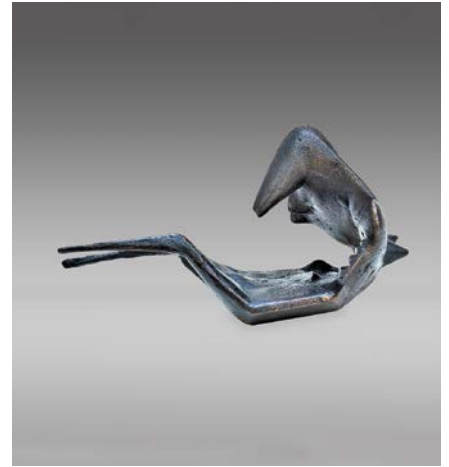

DATE: 1993

Shepherd 112 cm (height)

PRIVATE COLLECTION

EL47 *Dying Beast* (LG)

DATE: 1993

46 cm (height)

PRIVATE COLLECTION

EL50 *Curling Figure* (LG)