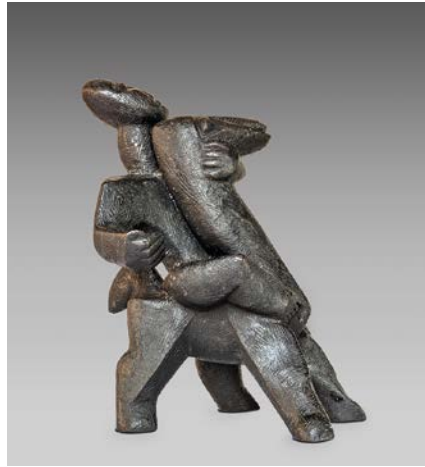

SK78 *Mythological Rider* (EG, LG)

DATE: 1970
71 x 77 cm

PRIVATE COLLECTION

SK79 *Standing Figure II* (EG)

DATE: 1970/1971

52,5 cm (height)

PRIVATE COLLECTION

SK80 *Girl Riding Horse* (EG)