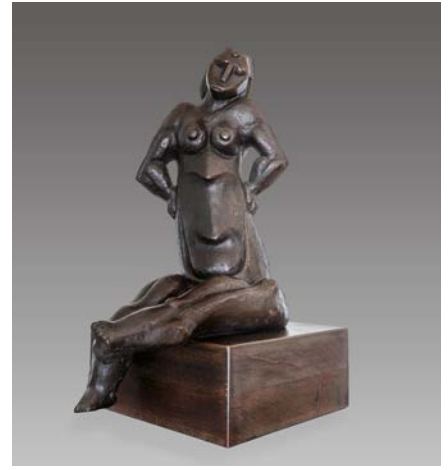

PRIVATE COLLECTION

SK26 *Horse* (EG)

DATE: 1964
17,5 x 21,5 cm
PRIVATE COLLECTION

SK32 *Large Seated Woman* (EG)

DATE: 1965
54 cm (height)
PRIVATE COLLECTION

SK34 *Seated Woman* (EG)

DATE: 1965
42,5 cm (height)
PRIVATE COLLECTION

SK37 *Leaning Head (on Arm)* (EG)

DATE: 1965
16 cm (height)
PRIVATE COLLECTION

SK38 *Animal (Froglike)* (EG)

DATE: 1965
23 cm (height)
PRIVATE COLLECTION

SK39 *Mother and Child* (EG)

DATE: 1965
38 cm (height)
PRIVATE COLLECTION