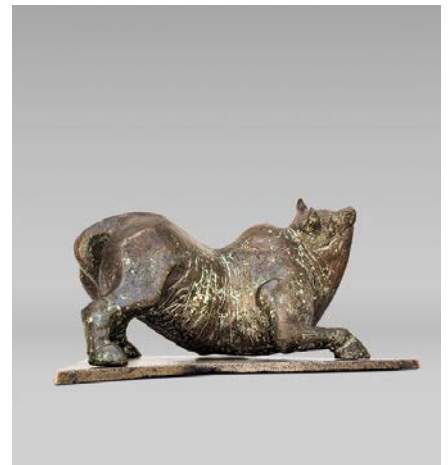

SK21 *Wounded Bull* (EG)

DATE: 1963

35,6 cm (height)

PRIVATE COLLECTION