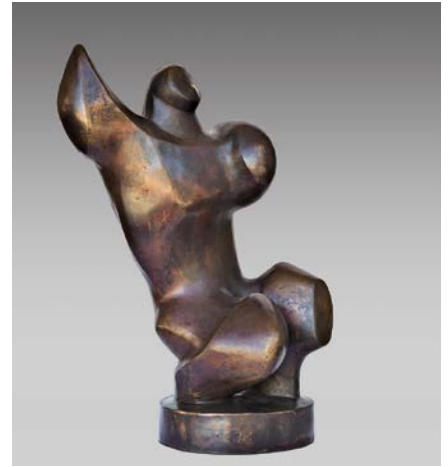

SK94 *Standing Figure I (LG)*

DATE: 1973
85 cm (height)

PRIVATE COLLECTION

SK99 *Eve (LG)*

DATE: 1975
53 cm (height)

ST JOHNS COLLEGE, JOHANNESBURG

SK103 *Joyous Figure II (LG)*

DATE: c 1982
63 cm (height)